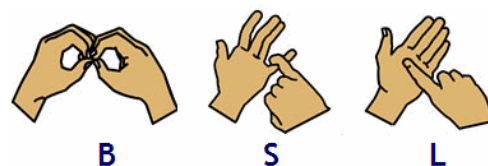

The Hyde Out Centre, 2-6 The Hyde, Stevenage, Hertfordshire, SG2 9SE

01438 722142 07748 690989

info@phoenixgroup.org.uk, www.phoenixgroup.org.uk

Charity number 1123119

TCHC acting
as Grant
coordinating
body

Co-financed by

**Skills
Funding
Agency**